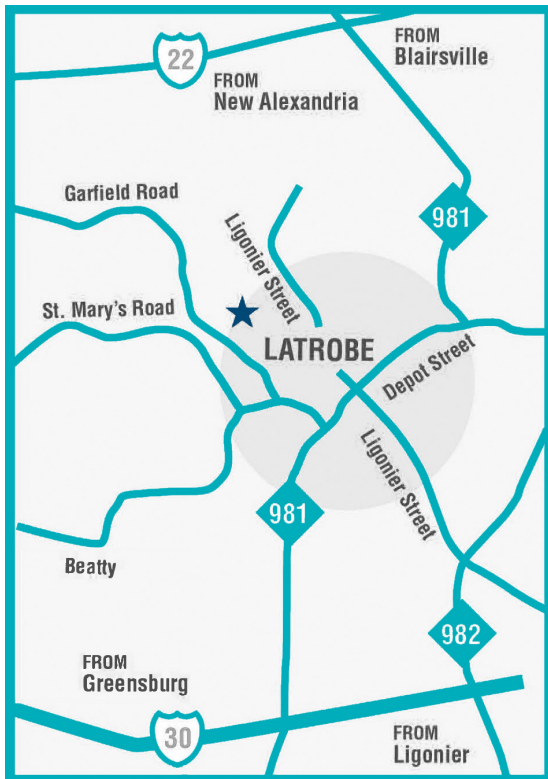

Latrobe Hospital

Location Guide • Campus Map

📍 One Mellon Way, Latrobe, PA 15650

Campus map on reverse side.