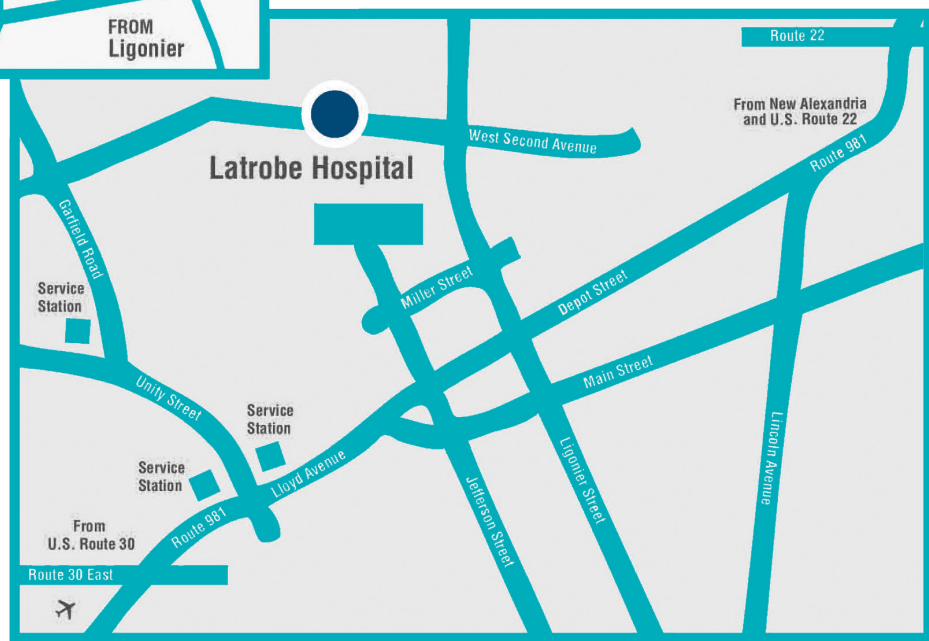

Latrobe Hospital

Location Guide • Campus Map

📍 One Mellon Way, Latrobe, PA 15650

Campus map on reverse side.